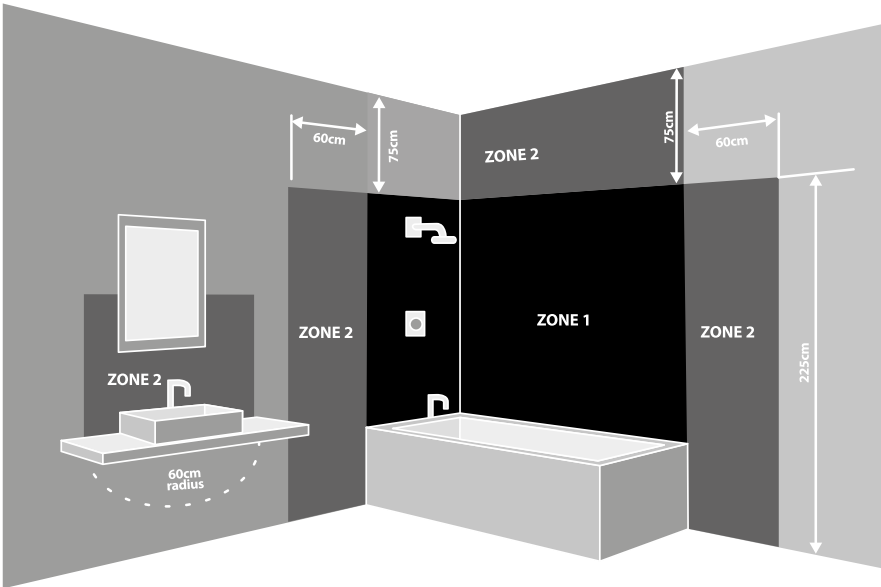

ICONS

COMPREHENSIVE INSTRUCTIONS

IP CLASSIFICATIONS

ZONE 0 - Requires electrical products to low voltage (max. 12 volts) and be IPX7 (the mechanical protection is unimportant).

ZONE 1 - Requires electrical products to be IPX4 or better, or SELV with the transformer located beyond zone 2.