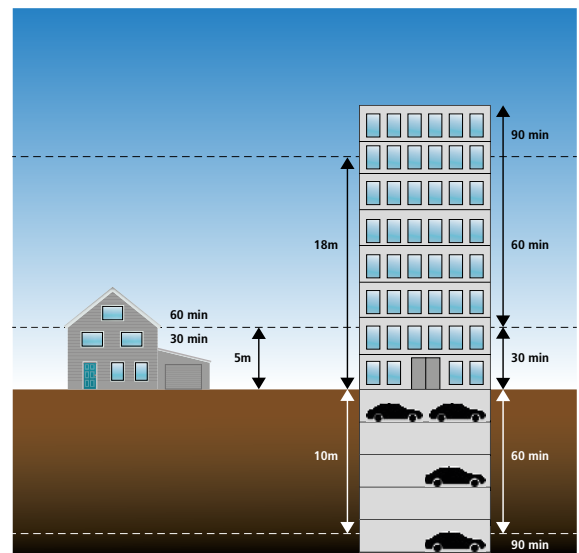

FIRE RATED REQUIREMENTS