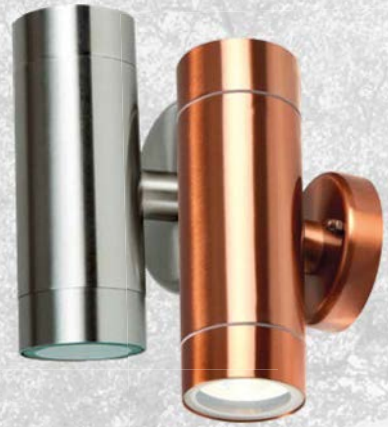

135 S12509 Mini Grill Wall Lantern - Stainless Steel

Stainless Steel E14 - SES Golf IP Rated 44

136-137

Stainless Steel Twin Wall Spotlight

- Stainless Steel
- Clear Tempered Glass
- Dual Illumination Light
- 2 x GU10 Lampholders
- 240V
- IP44