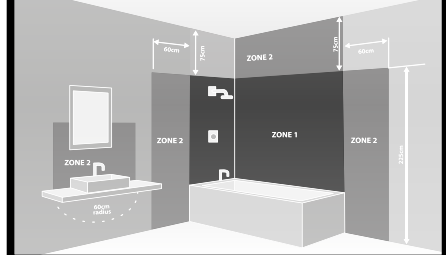

INFORMATION

Product Information	P31
Icons	P34
IP Classifications	P35
IK Classifications	
Fire Rated Requirements	
Kelvin Classifications