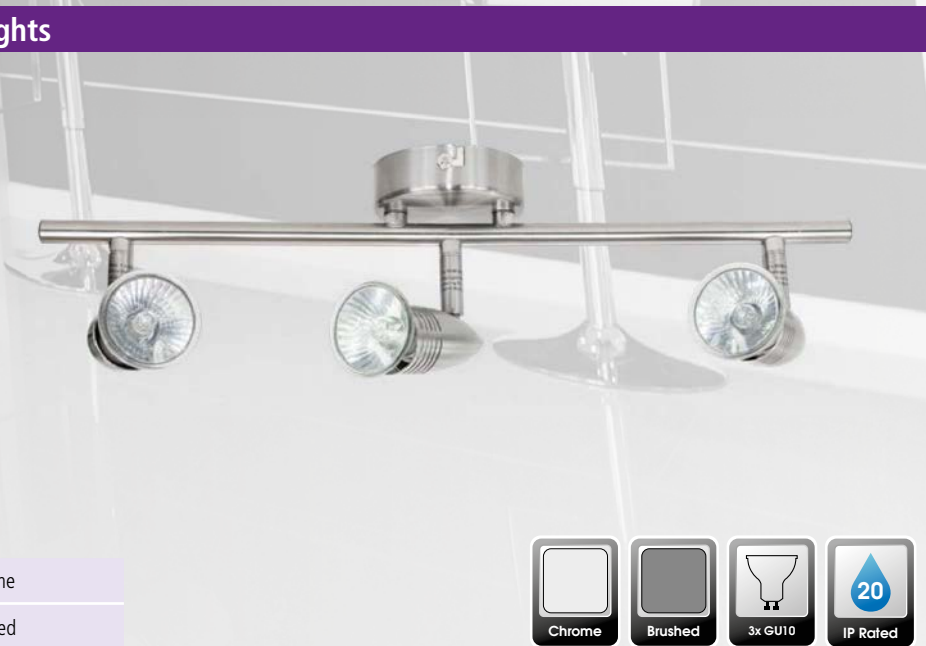

98-99

Triple Bar Spotlights

- Iron
- Assorted Finish
- 3 x GU10 Lampholders
- Max. 50W
- 240V

98	S6332	Triple Bar Spot - Chrome
99	S6336	Triple Bar Spot - Brushed