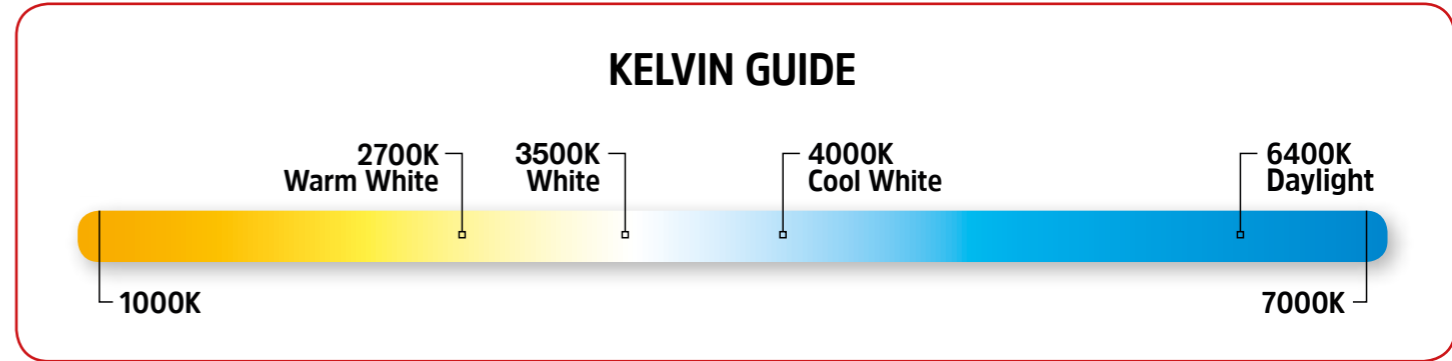

- 37 G4, G9 & MR16
- 38 REFLECTOR & LINEAR
- 39 LED GLS
- 40 LED GOLF
- 41 LED GU10
- 42 LED REFLECTOR
- 43 LED Candle
- 44 2D LAMPS
- 45 FLUORESCENT TUBES
- 46 PYGMY LAMPS
- 47 G4 LAMPS
- 49 FLOODS & PIR FLOODS
- 51 SUPER HEAVY DUTY
- 52 GOLD ALKALINE