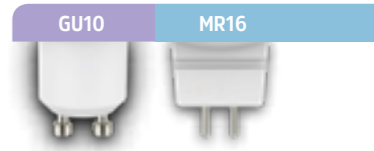

- Easy Replacement
- Flicker Free Design
- Even Light Distribution
- True Retro Fit
- Automated Production
- Instant Light
- 3000K - 6500K Output
- Dimmable Alternatives
- Replacements for 35W - 60W Halogens

• COB Style Design

GU10 - 15,000 HOURS

Box Code	Blister Code	Finish	Cap	Watt. & Equiv.	Lumen	Colour Temp.	Dimmable	Lamp Dims. (mm)	In/Out Box	In/Out Blister
S8821	S8689	White	GU10	3.6W/35W	250lm	3000K	X	50x54	12/72	12/72
S8822	S8911	White	GU10	3.6W/35W	255lm	4000K	X	50x54	12/72	12/72
S8823	S8824	White	GU10	5W/50W	350lm	3000K	X	50x54	12/72	12/72
S8825	S8690	White	GU10	5W/50W	370lm	4000K	X	50x54	12/72	12/72
S9403	S9404	White	GU10	5W/50W	370lm	6500K	X	50x54	12/72	12/72
S8826	S8691	White	GU10	5.5W/50W	345lm	3000K	✓	50x54	12/72	12/72
S8827	S8828	White	GU10	5.5W/50W	360lm	4000K	✓	50x54	12/72	12/72
S14425	-		GU10	5W/50W	357lm	3000K	X	50x54	NA/21	-
S14426	-		GU10	5W/50W	357lm	6500K	X	50x54	NA/21	-
S10327 (4pk)	-	White	GU10	5.2W/50W	380lm	3000K	✓	50x54	12/24	-
S10328 (4pk)	-	White	GU10	5.2W/50W	380lm	4000K	✓	50x54	12/24	-
S10329 (4pk)	-	White	GU10	5.2W/50W	390lm	6500K	✓	50x54	12/24	-
S9408	-	Glass	GU10	5W/50W	350lm	3000K	X	50x54	12/24	-
S9409	-	Glass	GU10	5W/50W	370lm	4000K	X	50x54	12/24	-
S13115	-	White	GU10	5W/50W	370lm	6500K	X	50x54	12/72	12/72
S9410	-	Glass	GU10	5.5W/50W	345lm	3000K	✓	50x54	12/24	-
S9411	-	Glass	GU10	5.5W/50W	360lm	4000K	✓	50x54	12/24	-
S9405	-	White	GU10	5.8W/60W	480lm	3000K	X	50x54	12/24	-
S9406	-	White	GU10	5.8W/60W	500lm	4000K	X	50x54	12/24	-
S9407	-	White	GU10	5.8W/60W	500lm	6500K	X	50x54	12/24	-