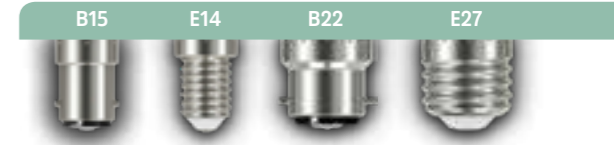

- Easy Replacement
- Flicker Free Design
- Even Light Distribution
- True Retro Fit
- Automated Production
- Instant Light
- 2200K - 6500K Output
- Dimmable Alternatives
- Replacements for 40W - 100W Halogens
- Opal, Clear & Gold Finishes