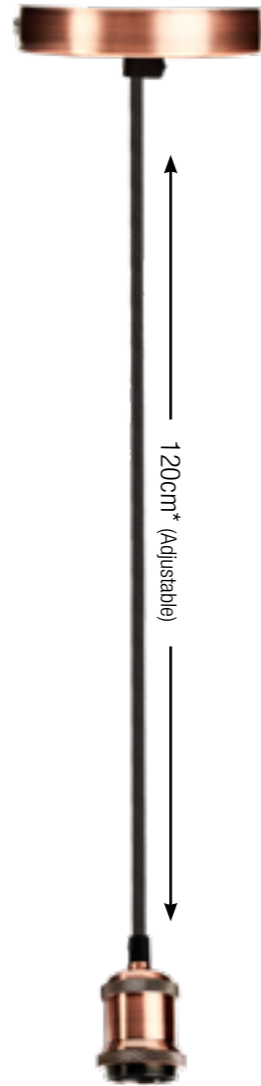

Decorative Pendants

- Assorted Finishes Available
- IP20
- Indoor Use Only
- Suitable for Use in Zone 3
- Class I
- 220 - 240V
- Lampholder (Dims) H: 85 x Dia: 50mm
- Base Plate (Dims) H:17 x Dia: 100mm
- 1.2m Cable Length (Adjustable)
- ES/E27 Lampholder
- Lamp NOT Supplied