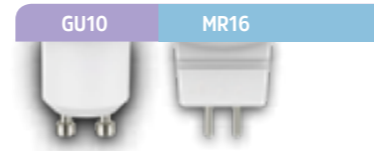

GU10 & MR16

- Easy Replacement
- Flicker Free Design
- Even Light Distribution
- True Retro Fit
- Automated Production
- Instant Light
- 3000K - 6500K Output
- Dimmable Alternatives
- Replacements for 35W - 60W Halogens

• COB Style Design

GU10 & MR16